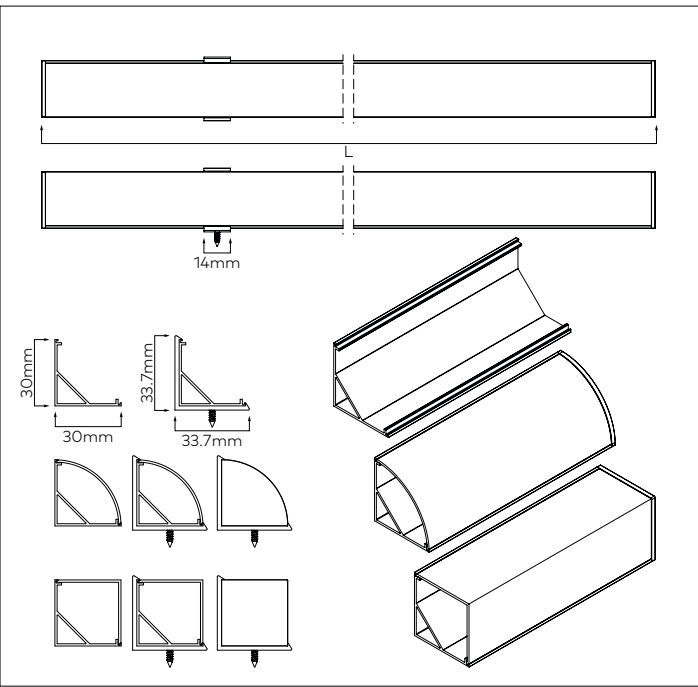

PROJECT		TYPE
SPECIFIER		
DATE		
NOTES		
PRODUCT CODE		

COVE LARGE

An extruded cove mounted Aluminium profile, with LED angled at 45degrees for asymmetric light distribution, with frosted snap in diffuser, surface mounting clips for mechanical fixed installation. Powered with LEDs, with varying lumen outputs and wattages. 90+CRI standard, with a choice of colour temperatures. Non-Dimmable and Dimmable options available in various protocols.

DIMENSIONS

DIAMETER	WIDTH	HEIGHT	LENGTH	CUT OUT
-	30mm	30mm	100-2500mm	-

TECHNICAL DATA

Lamp type	SMD	Supply voltage	24V DC
Lamp wattage	19.2W	Glow wire resistance	960°
Lamp life	50,000hrs L70	LED maintenance	LM80 (L70)
Binning	3-Step MacAdams	Mounting surface classification	▽
CRI	80Ra	Connection type	500mm Wire tails
Control gear	Remote	Protection classification	⊠
Materials	Extruded aluminium with PC diffuser	Standards	EN/AS/NZS 60598-2-1, 62031, 62471
Lumen Package	See LED specification table	Warranty	5 years <small>subject to the Company's T&C's</small>