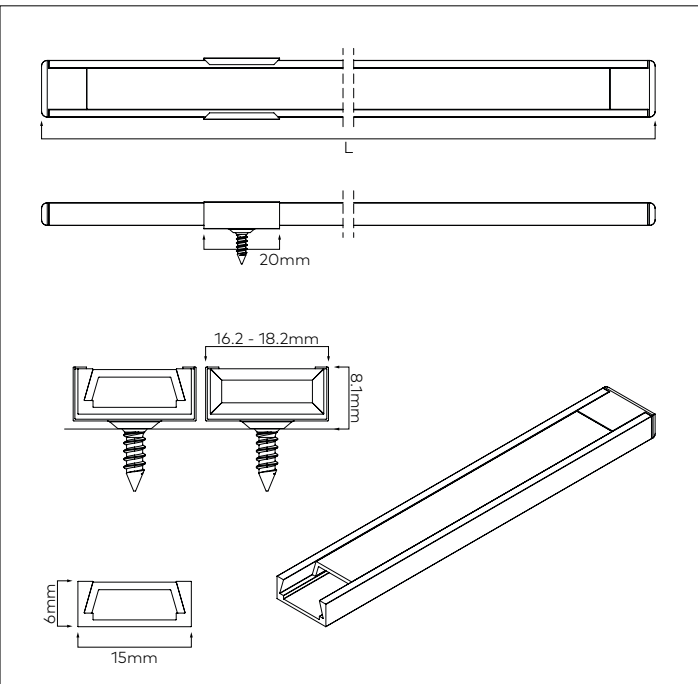

PROJECT		TYPE
SPECIFIER		
DATE		
NOTES		
PRODUCT CODE		

JOINERY SURFACE

An extruded surface mounted Aluminium profile with frosted snap in diffuser, surface mounting clips for mechanical fixed surface installation. Powered with LEDs, with varying lumen outputs and wattages. 90+CRI standard, with a choice of colour temperatures. Non-Dimmable and Dimmable options available in various protocols.

DIMENSIONS

DIAMETER	WIDTH	HEIGHT	LENGTH	CUT OUT
-	15mm	6mm	100-2500mm	-

TECHNICAL DATA

Lamp type	SMD	Supply voltage	24V DC
Lamp wattage	4.8 - 20W/m	Glow wire resistance	960°
Lamp life	50,000hrs L70	LED maintenance	LM80 (L70)
Binning	3-Step MacAdams	Mounting surface classification	▽
CRI	90Ra	Connection type	500mm Wire tails
Control gear	Remote	Protection classification	⊠
Materials	Extruded aluminium with PC diffuser	Standards	EN/AS/NZS 60598-2-1, 62031, 62471
Lumen Package	See LED specification table	Warranty	5 years <i>subject to the Company's T&C's</i>

SPECIFICATION

RANGE	STYLE	SIZE	MOUNTING	TYPE	DIFFUSER	FINISH	CCT	LED POWER / DELIVERED LUMENS ⁽¹⁾	LENGTH	DRIVER
Linear	Joinery	Small	Surface (SF)	Fixed	Flat (6)	White (1) Black (2) Aluminium (5)	2400K (C24)	4.8W/m 300 LEDs/m (6905) 335lm/m	(.XXXX) XXXX denotes length in mm See cut interval table for custom length options	Non-Dim (-D1) Phase (-D2) 0-10V (-D3) DALI (-D4)
							2700K (C27)	7.67W/m 300 LEDs/m (6908) 539lm/m		
							3000K (C30)	9.6W/m 300 LEDs/m (6910) 679lm/m		
							4000K (C40)	14.4W/m 300 LEDs/m (6914) 1042lm/m		
							6000K (C60)	5W/m 700 LEDs/m (1705) 375lm/m		
								10W/m 700 LEDs/m (1710) 746lm/m		
								15W/m 700 LEDs/m (1715) 1124lm/m		
								20W/m 700 LEDs/m (1720) 1498lm/m		
							Warm Dim Voltage Reducing 2700-1800K (C2718WR)	4.8W/m 324LEDs/m (69B05) 259lm/m		
								9.6W/m 324LEDs/m (69B10) 515lm/m		
								14.4W/m 324LEDs/m (69B14) 746lm/m		