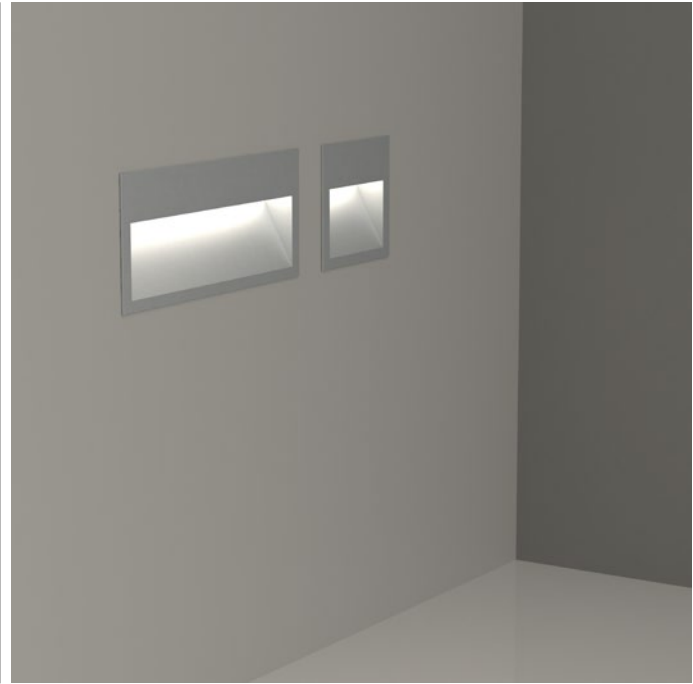

DIMENSIONS

DIAMETER	WIDTH	HEIGHT	LENGTH	CUT OUT
-	90mm	46mm	90mm & 200mm options	See drawing above

TECHNICAL DATA

Lamp type	SMD	Supply voltage	24V DC
Lamp wattage & Delivered lumens ®	0.8W 1.2W 1.6W 2.3W	Glow wire resistance	960°
	3000K 44lm 62lm 105lm 144lm		
	Warm Dim 38lm 54lm 91lm 124lm		
Lamp life	50,000hrs L70	LED maintenance	LM80 (L70)
Binning	3-Step MacAdams	Mounting surface classification	▽
CRI	90Ra	Connection type	500mm Wire tails
Control gear	Remote CV	Protection classification	⊠
Materials	Extruded aluminium with PC diffuser	Standards	EN/AS/NZS 60598-2-2, 62031, 62471
		Warranty	5 years <i>subject to the Company's T&C's</i>

SPECIFICATION

RANGE	STYLE	SIZE	MOUNTING	TYPE	DIFFUSER	FINISH	CCT	LENGTH / LED POWER	DRIVER
Accent	Night	Large	Recessed	Fixed	Flat (6)	White (1) Black (2) Aluminium (5)	2400K (C24) 2700K (C27) 3000K (C30) 4000K (C40) 6000K (C60) Warm Dim Voltage Reducing 2700-1800K (C2718WR)	90mm / 0.8W (008-090) 90mm / 1.2W (012-090) 200mm / 1.6W (016-200) 200mm / 2.3W (023-200)	Non-Dim (-D1) Phase (-D2) 0-10V (-D3) DALI (-D4)

ORDER CODE (Bold above denotes code)

A	N	L	R	F	6	.