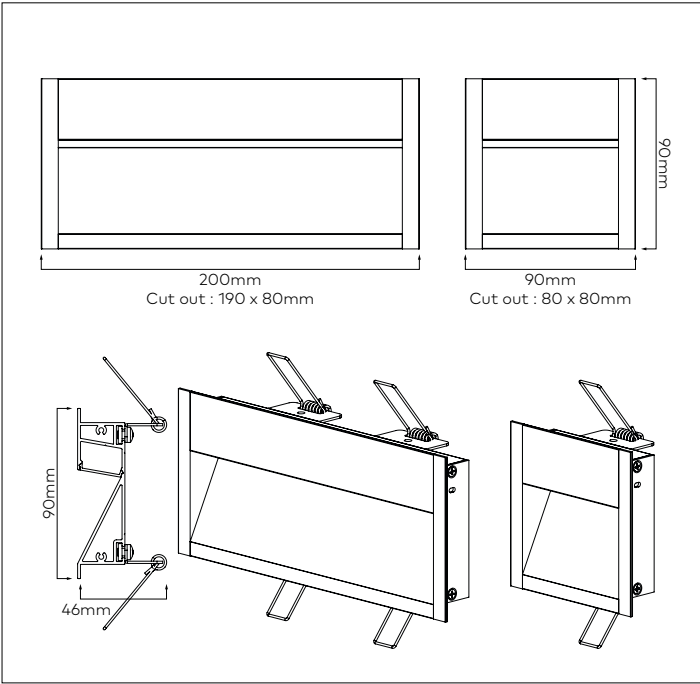

DIMENSIONS

DIAMETER	WIDTH	HEIGHT	LENGTH	CUT OUT
-	90mm	46mm	90mm & 200mm options	See drawing above

TECHNICAL DATA

Lamp type	SMD	Supply voltage	24V DC
Lamp wattage & Delivered lumens ®	0.8W 1.2W 1.6W 2.3W	Glow wire resistance	960°
	3000K 44lm 62lm 105lm 144lm		
	Warm Dim 38lm 54lm 91lm 124lm		
Lamp life	50,000hrs L70	LED maintenance	LM80 (L70)
Binning	3-Step MacAdams	Mounting surface classification	▽
CRI	90Ra	Connection type	500mm Wire tails
Control gear	Remote CV	Protection classification	⊠
Materials	Extruded aluminium with PC diffuser	Standards	EN/AS/NZS 60598-2-2, 62031, 62471
		Warranty	5 years <i>subject to the Company's T&C's</i>

SPECIFICATION

RANGE	STYLE	SIZE	MOUNTING	TYPE	DIFFUSER	FINISH	CCT	LENGTH / LED POWER	DRIVER
Accent	Night	Large	Recessed	Fixed	Flat (6)	White (1) Black (2) Aluminium (5)	2400K (C24) 2700K (C27) 3000K (C30) 4000K (C40) 6000K (C60) Warm Dim Voltage Reducing 2700-1800K (C2718WR)	90mm / 0.8W (008-090) 90mm / 1.2W (012-090) 200mm / 1.6W (016-200) 200mm / 2.3W (023-200)	Non-Dim (-D1) Phase (-D2) 0-10V (-D3) DALI (-D4)

ORDER CODE (Bold above denotes code)

A	N	L	R	F	6	.